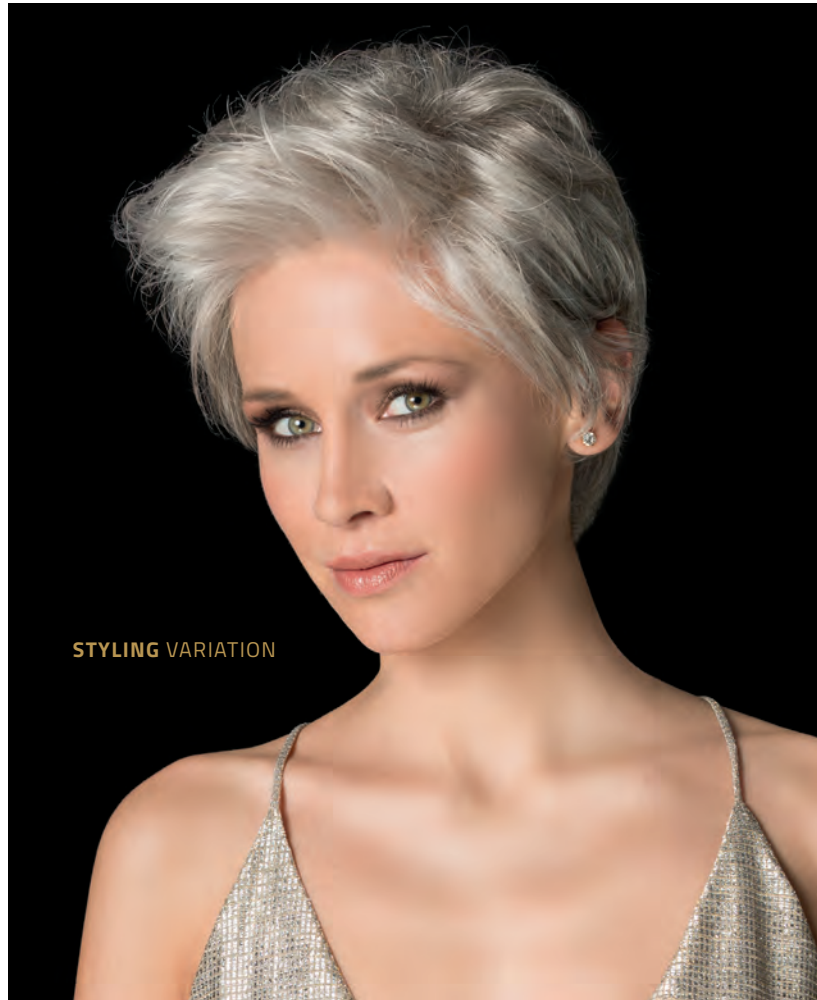

A MOMENT OF PLEASURE

12

★★★★★DD

CHARISMA

A MOMENT OF GOLD

13

STYLING VARIATION

BEAUTY